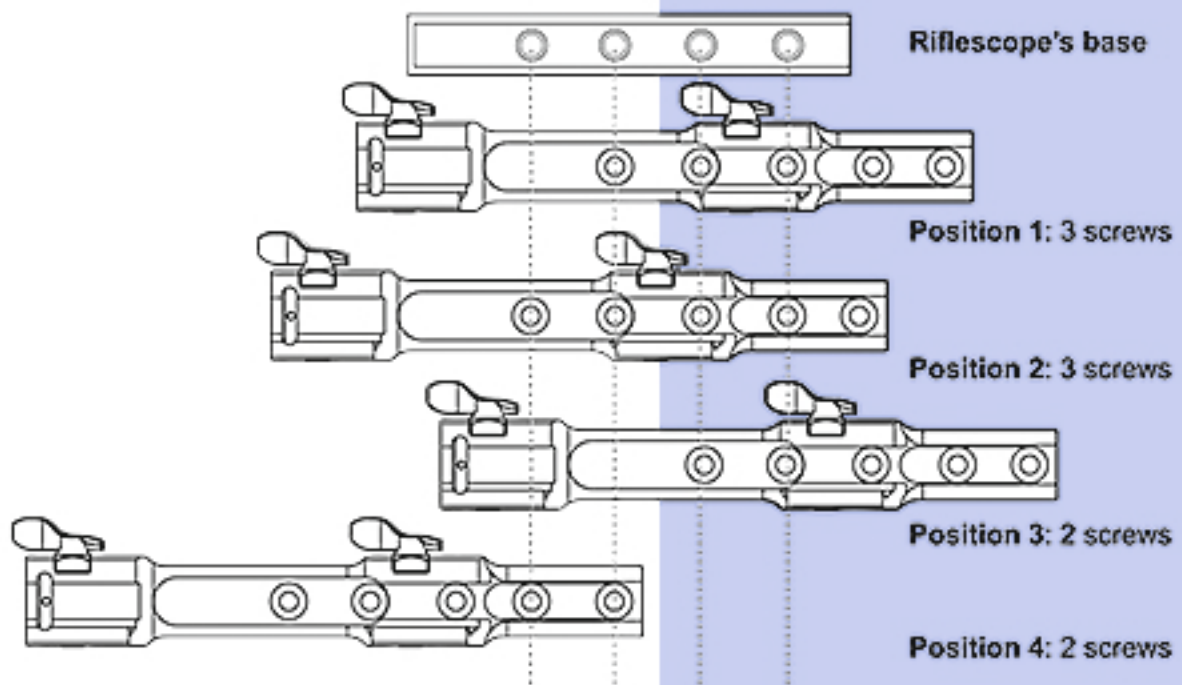

# QR RIFLE MOUNTS

WEAVER QD112 / WEAVER QD212 / CZ550

Pic.1

Pic.2